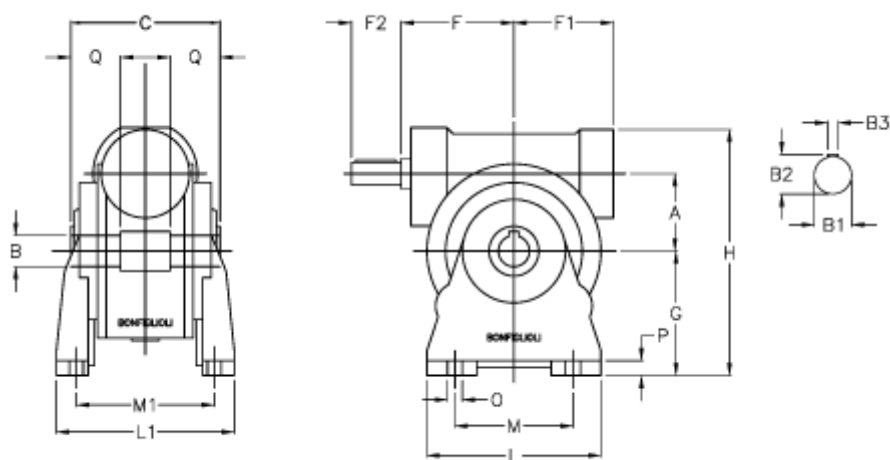

Article number: 3901049100200

Description: Worm gear with solid input shaft
VF 49A-100-HS

Measures

a	= 49.5	F1	= 63	P	= 12
B	= 25	g	= 82	Q	= 22.5
B1 E7	= 16	H	= 162		
B2	= 18.0	L	= 110		
B3 H9	= 5	L1	= 124		
C	= 82	m	= 63		
Description	= VF 49A-xx-63B5	M1	= 98.5		
F	= 65.0	O	= 8.5		